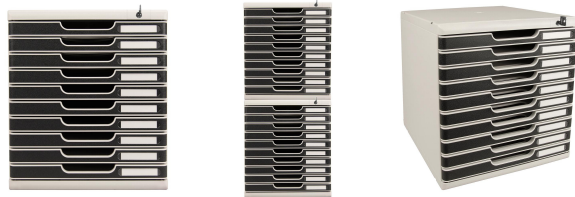

Prix du produit :

152,49 €

Codes produits :

Référence 332014D

EAN13 : 9002493424722

CUP : -

Galerie de produits :