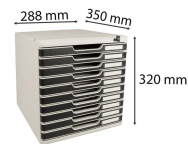

Description brève du produit :

Description du produit :