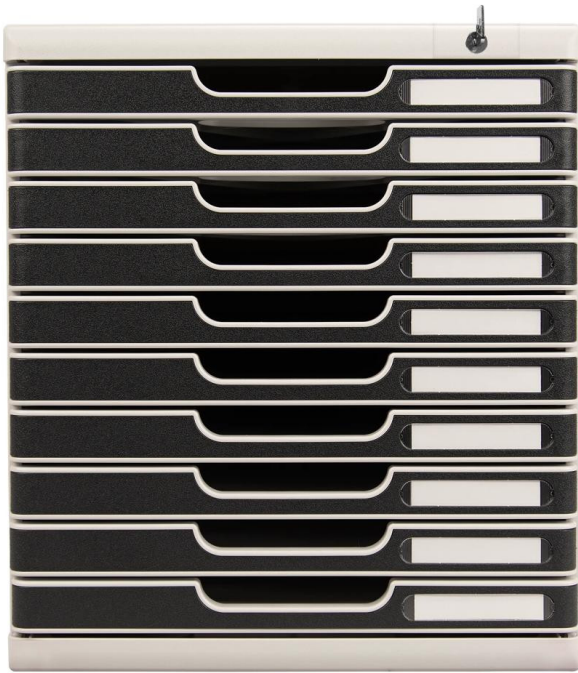

MODULO A4/10gris lu/noir fermeture à clé