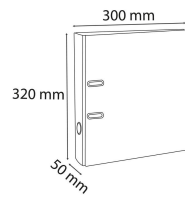

Galerie de produits :

Description brève du produit :

Description du produit :