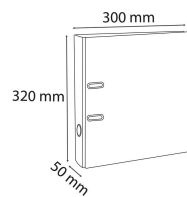

Galerie de produits :

Description brève du produit :

Description du produit :