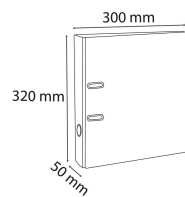

Galerie de produits :

Description brève du produit :

Description du produit :