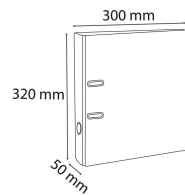

Galerie de produits :

Description brève du produit :

Description du produit :